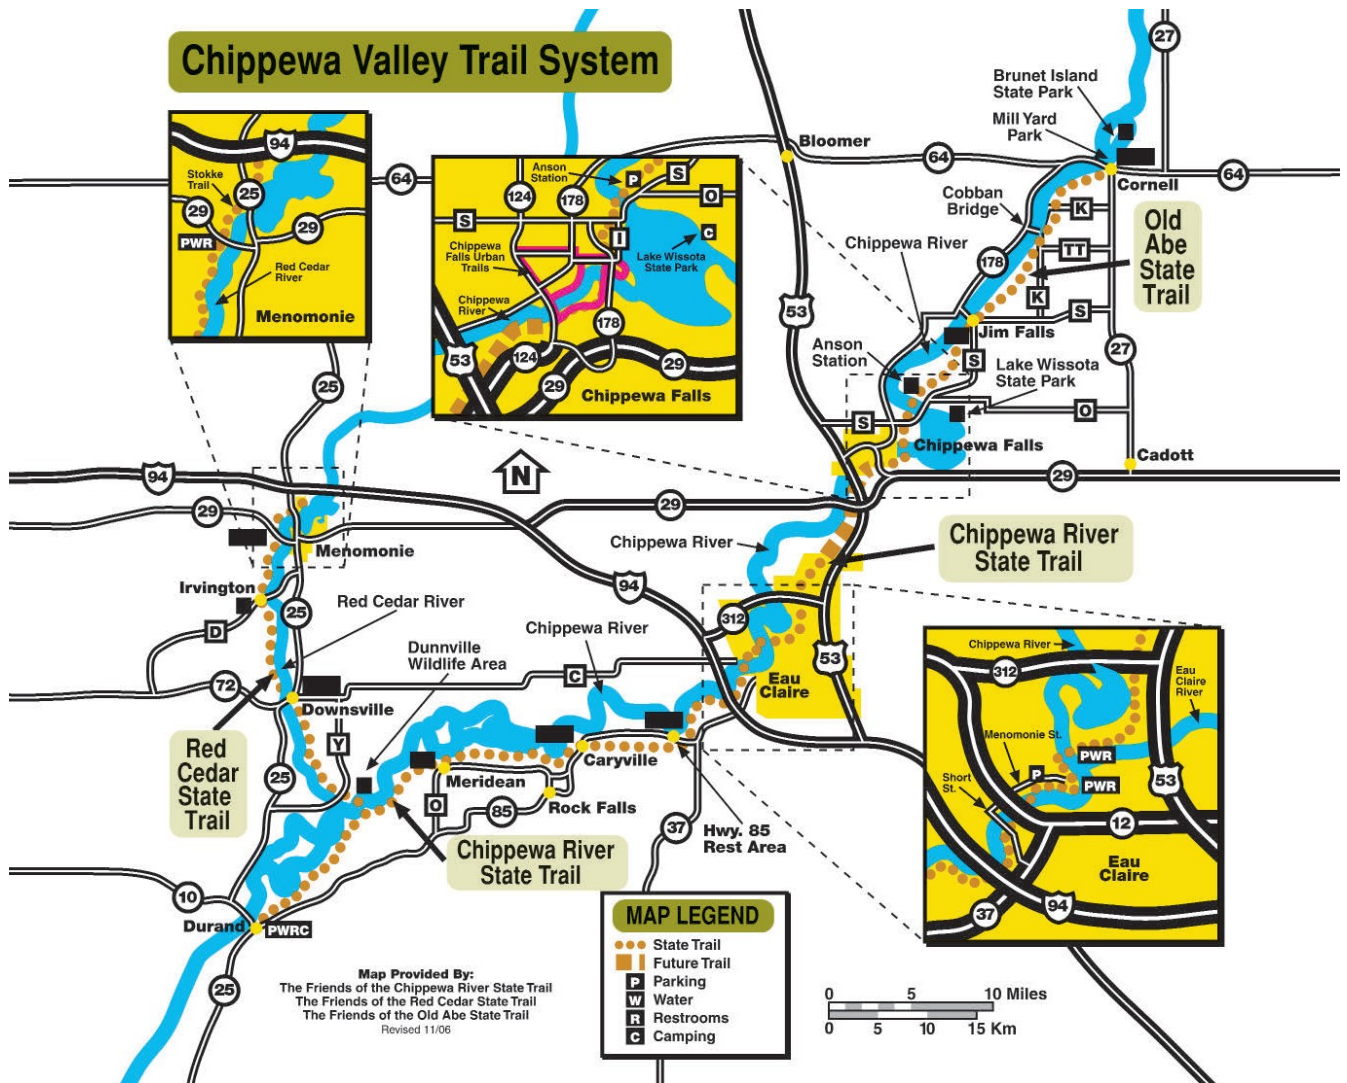

Chippewa Valley Trail System

Map Provided By:
 The Friends of the Chippewa River State Trail
 The Friends of the Red Cedar State Trail
 The Friends of the Old Abe State Trail
 Revised 11/06

MAP LEGEND	
	State Trail
	Future Trail
	Parking
	Water
	Restrooms
	Camping